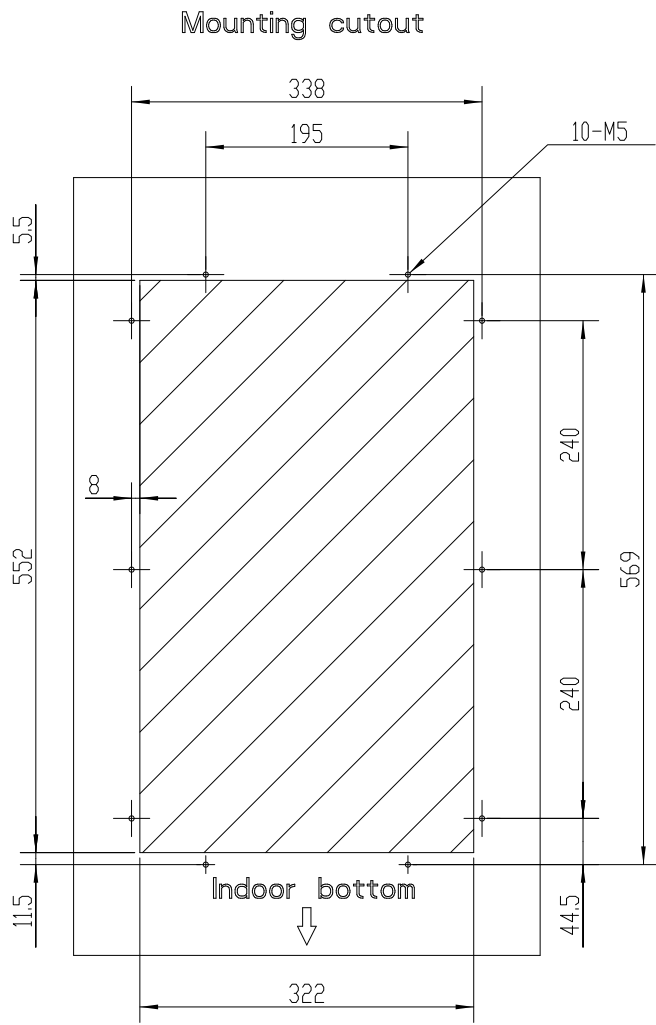

All rights reserved

Filename: EC06HDNC1N.WX

Air Conditioner		E1.002.050.WX	
EC06HDNC1N		View direction 	Code 90020106
Version	Scale		
A/1	1:8		

Air Conditioner		E.1.002.050.AZ	
EC06HDNC1N		View direction 	Code 90020106
Version	Scale		
A/0	1:5		