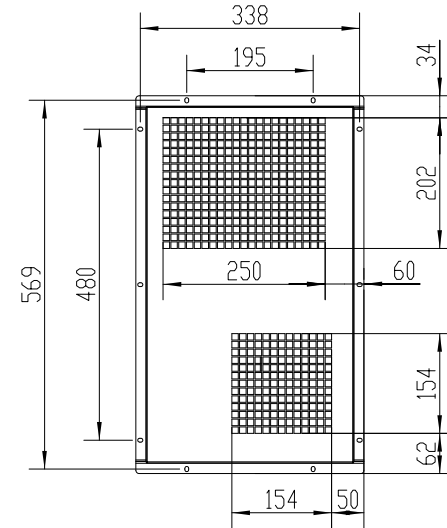

All rights reserved

Filename: EC06HDNC1N.WX

Air Conditioner		E1.002.050.WX	
EC06HDNC1N		View direction 	Code 90020106
Version	Scale		
A/1	1:8		

Air Conditioner		E.1.002.050.AZ	
EC06HDNC1N		View direction 	Code 90020106
Version	Scale		
A/0	1:5		